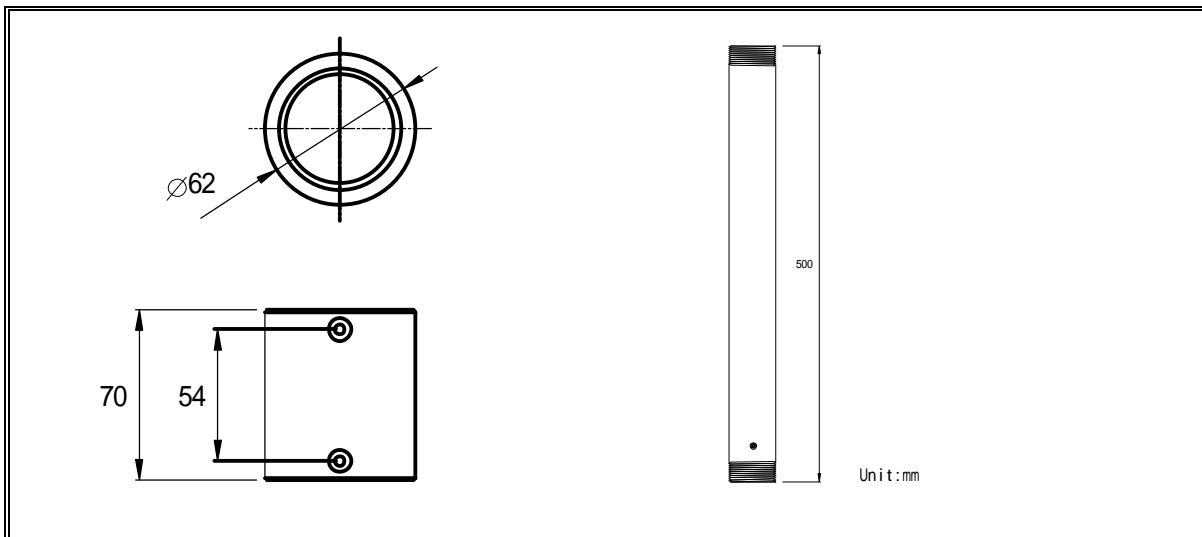

Specification

Features	
• Pine Extension Bracket	
• Support up to 10 kg	
• Compatible with Messoas SDS700 series speed domes: SAD710/SDS711/SDS730/SDS750 NIC900 series IP speed domes: NIC910/NIC911/NIC930/NIC950	
• Options: SAD702/SAD703/SAD704/SAD705/SAD706	
Mechanical Specifications	
Construction	Aluminum
Color	white
Dimensions (øxH)	ø62mm x 500mm
Weight (KG)	1.4 kg
Ordering information	
Model	SAD709
Shipping size	520mm x 130mm x 70mm
Shipping weight	1.4 kg